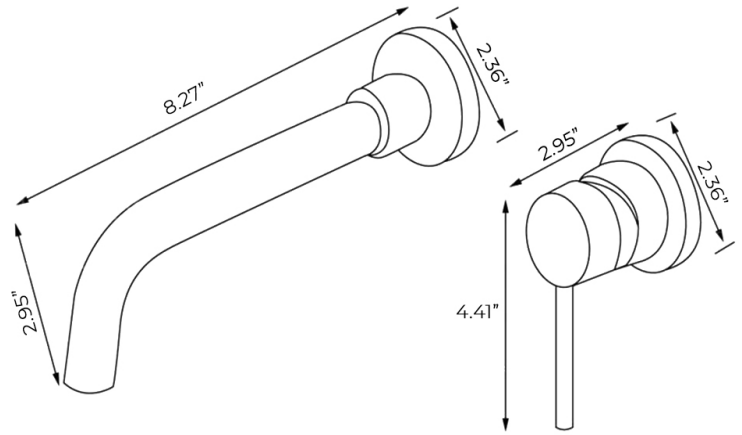

# FONTANA MILAN SINGLE LEVER WALL MOUNTED DARK OIL RUBBED BRONZE SINK FAUCET SPECS

**Size:**

**Specifications**

- Installation Type: Wall Mounted
- Spout Material: Brass
- Handle Material: Zinc Alloy
- Number Of Holes: 2
- Number Of Handles: 1
- Swivel Spout: Yes
- Valve Included: Yes
- Valve Type: Ceramic Valve
- Spout reach - 8.27"
- Flow Rate - 1.2 GPM / 4.5 LPM
- Minimum required water pressure - 0.05 Mpa (0.5 bar)